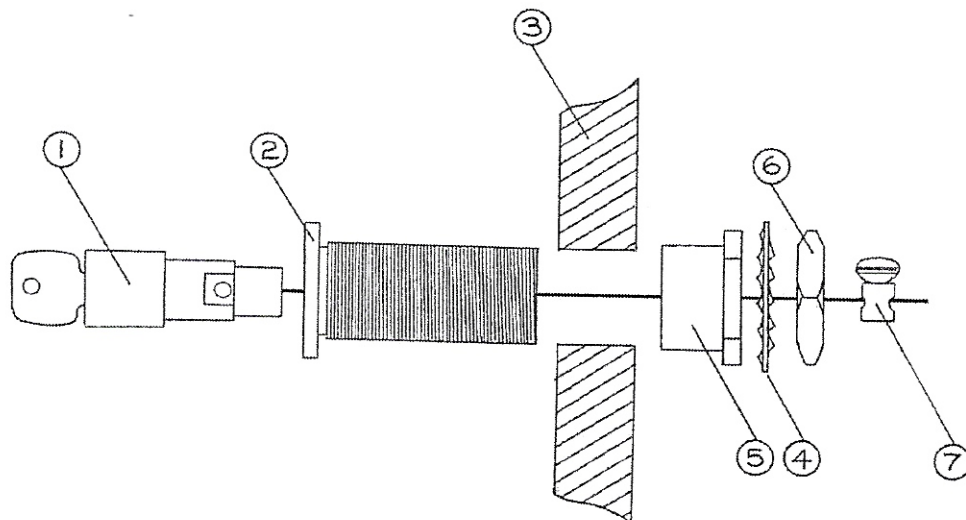

Arcadian Products (2000) Ltd

Emergency Release Bolt For Garage Door Openers

FIG 1

For Doors Up To 16mm Door Thickness

FIG 2

17mm Up To 45mm Door Thickness

Details:-

- 1:- Barrel With Cable & Keys
- 2:- Body
- 3:- Door Unit with 25mm Bore
- 4:- Serrated Washer
- 5:- Shroud Nut
- 6:- Lock Nut
- 7:- Cable Clamp