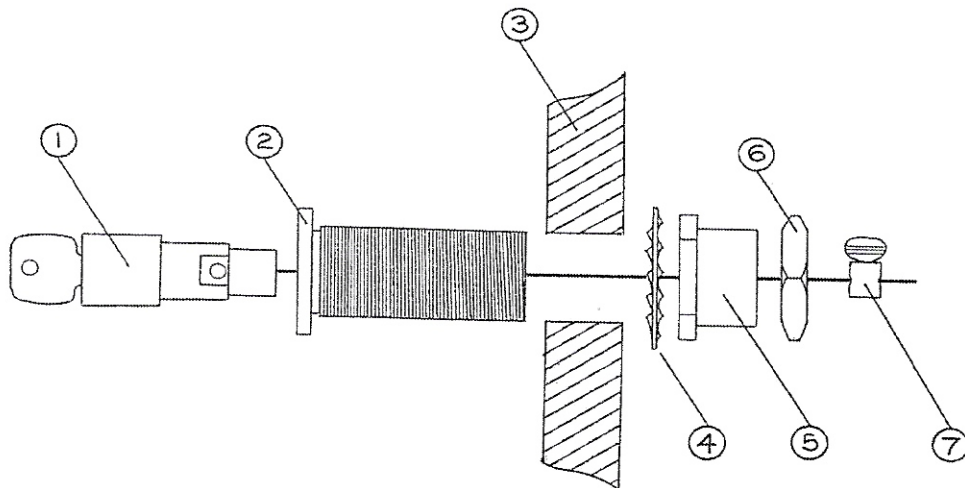

Arcadian Products (2000) Ltd

Emergency Release Bolt For Garage Door Openers

FIG 1

For Doors Up To 16mm Door Thickness

FIG 2

17mm Up To 45mm Door Thickness

Details:-

- 1:- Barrel With Cable & Keys
- 2:- Body
- 3:- Door Unit with 25mm Bore
- 4:- Serrated Washer
- 5:- Shroud Nut
- 6:- Lock Nut
- 7:- Cable Clamp